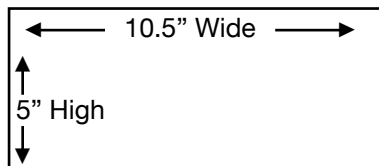

Logo Placement:

Logo size cannot be larger than what is listed below and must be proportional

GBE Guitar Bag